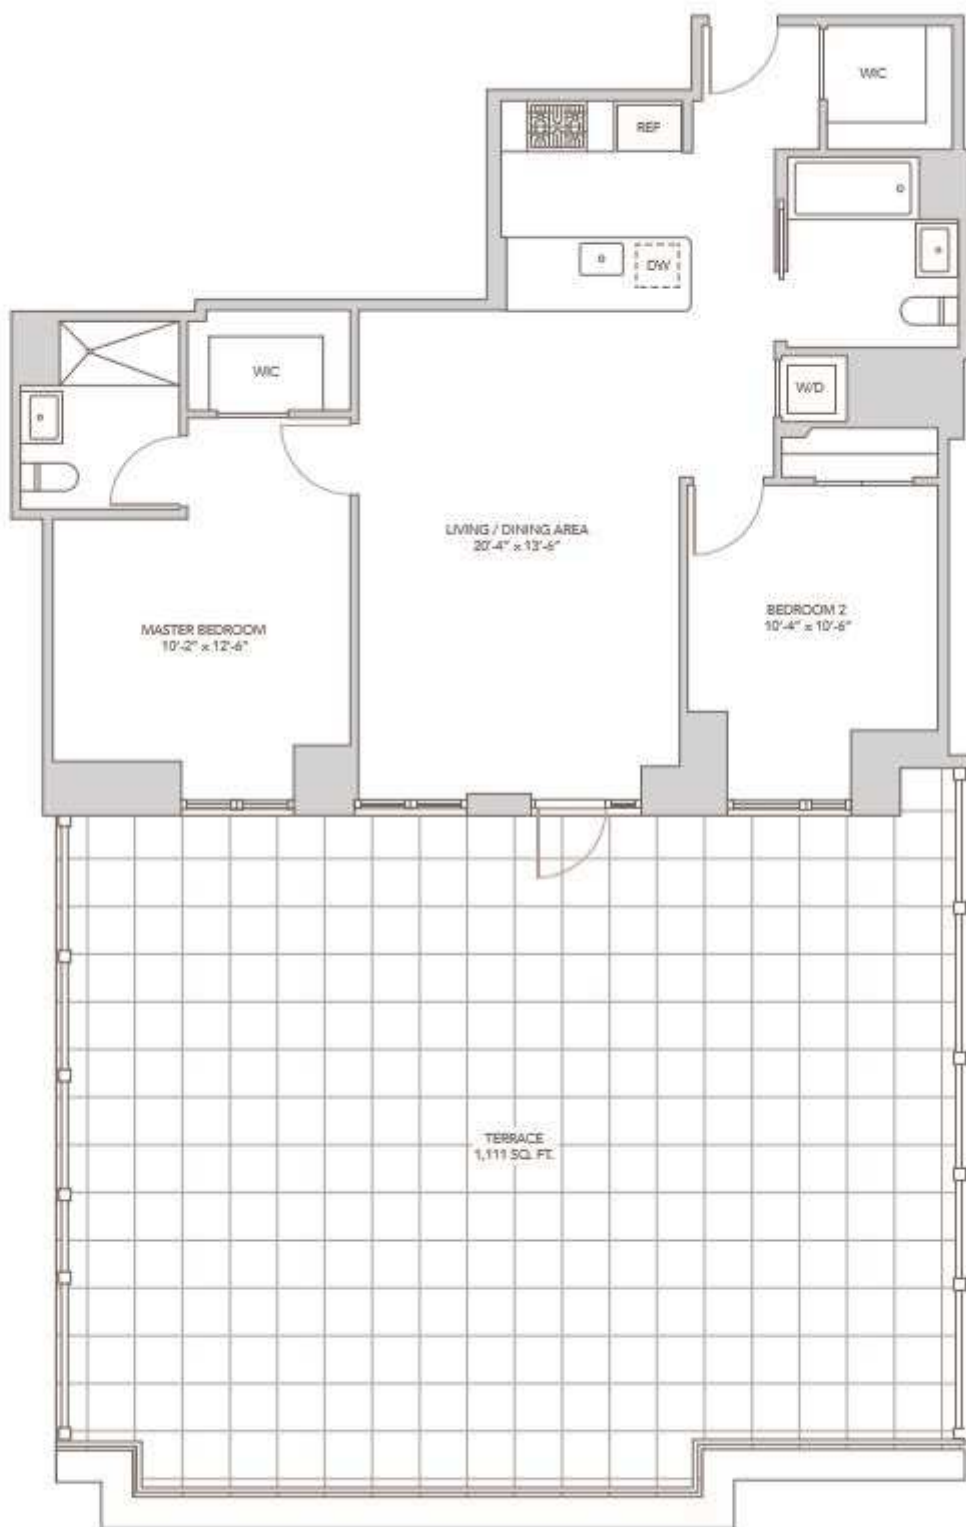

RESIDENCE A706

2 BEDROOMS, 2 BATHS, TERRACE

343 BOND STREET
DUBLIN | OHIO 43017

CANAL VIEW